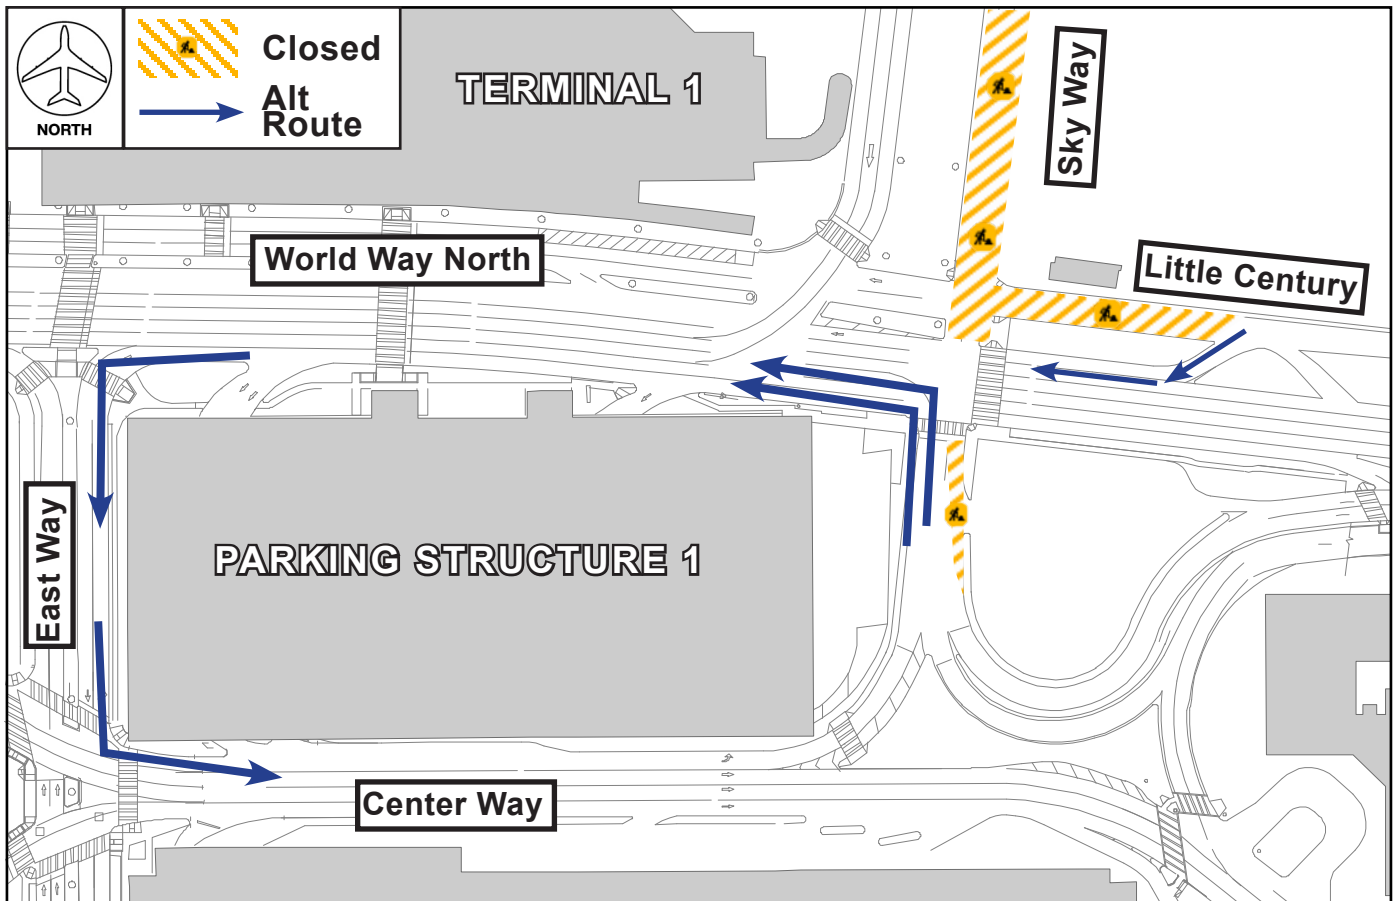

LANE RESTRICTIONS

Northbound Sky Way at World Way North (Arrivals Level CTA)
Monday, October 14, 2019 from 12AM to 6AM

ACTIVITY

To install overhead roadway signage, the Interim Ground Access project will close northbound Sky Way north of World Way North on Monday, October 14 from 12AM to 6AM. A portion of Little Century east of Sky Way will also be closed. Detour signage will be in place.

IMPACTS

CLOSED

- Northbound Sky Way north of World Way North
- Little Century east of Sky Way

ALTERNATE ROUTES

- Sky Way Detour: West on World Way North, south on East Way, east on Center Way to airport exit
- Little Century: Egress Little Century to World Way North