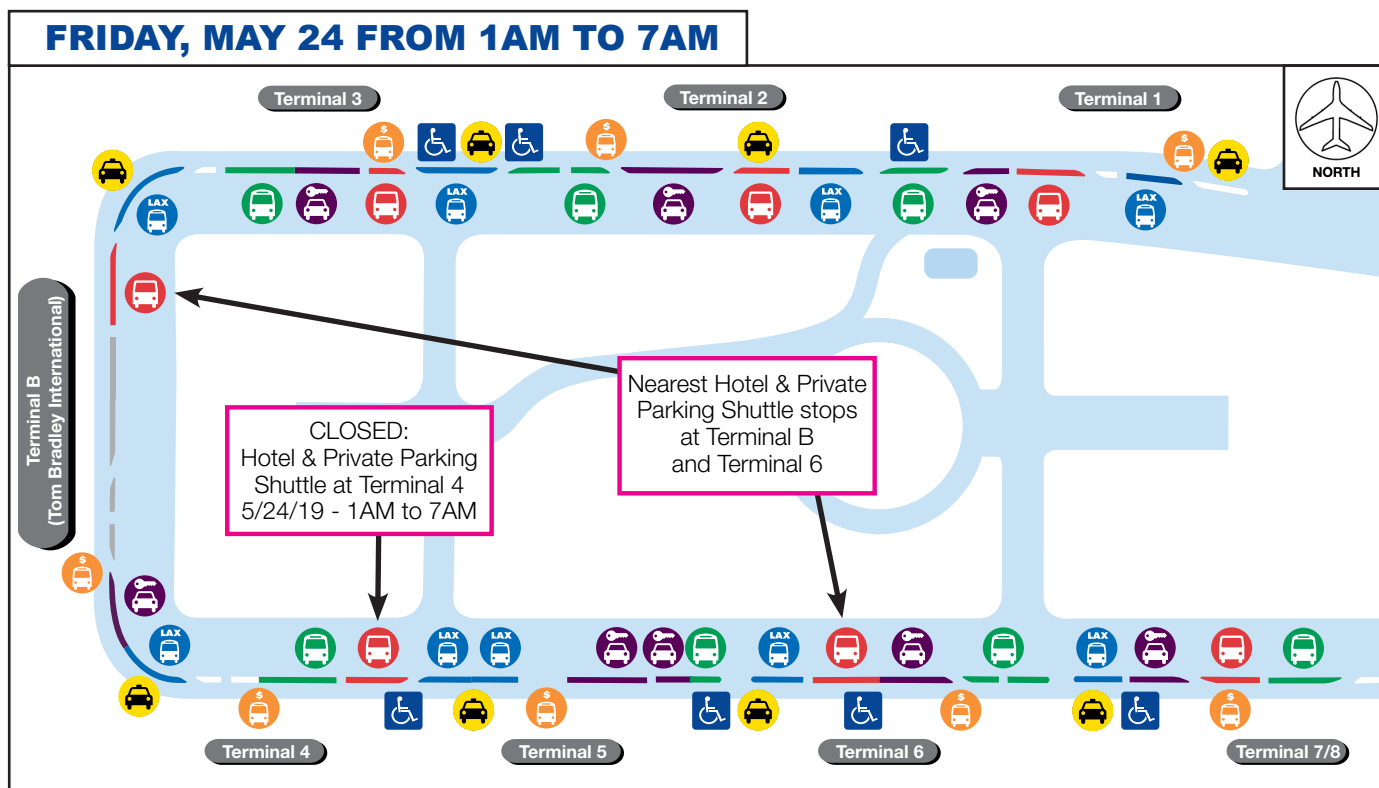

TEMPORARY SHUTTLE STOP CLOSURE

Terminal 4: Hotel & Private Parking Shuttle

Friday, May 24 from 1AM to 7AM

ACTIVITY:

- On Friday, May 24 from 1AM to 7AM, the Hotel & Private Parking Shuttle Stop at Terminal 4 will be temporarily closed for survey work related to the Automated People Mover project
- Hotel & Private Parking Shuttle passengers may utilize the nearby stops at Terminal B and / or Terminal 6
- Shuttle Stop signage will be updated to reflect this temporary closure; detour signage will be in place to direct guests to the next available stop

RENTAL CAR SHUTTLES

FLYAWAY, SHUTTLES & CHARTER BUSES

LOT C SHUTTLE, LAX SHUTTLE AIRLINE CONNECTION & METRO GREEN LINE STATION

HOTEL SHUTTLES & PRIVATE PARKING SHUTTLES

SHARED RIDE VANS

TAXI ZONE

LAX
Los Angeles World Airports