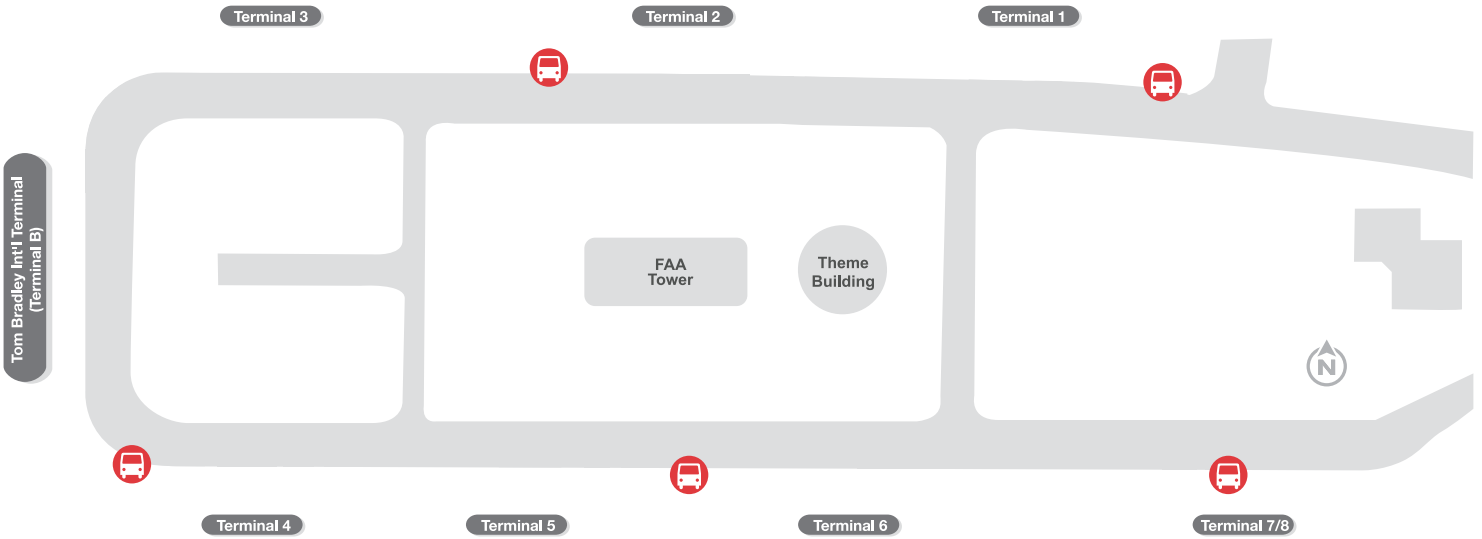

GREEN

SHARED RIDE VANS
CHARTER BUSES

ORANGE

AIRLINE CONNECTIONS
CITY BUS CENTER-LAX
ECONOMY LOT E
METRO GREEN LINE
LAX EMPLOYEE LOTS

PINK

LA ACCESS

DARK BLUE

SERVICE ANIMAL RELIEF STATION

DARK BLUE

TAXI

DEPARTURES LEVEL - UPPER ROADWAY

ARRIVALS LEVEL - LOWER ROADWAY