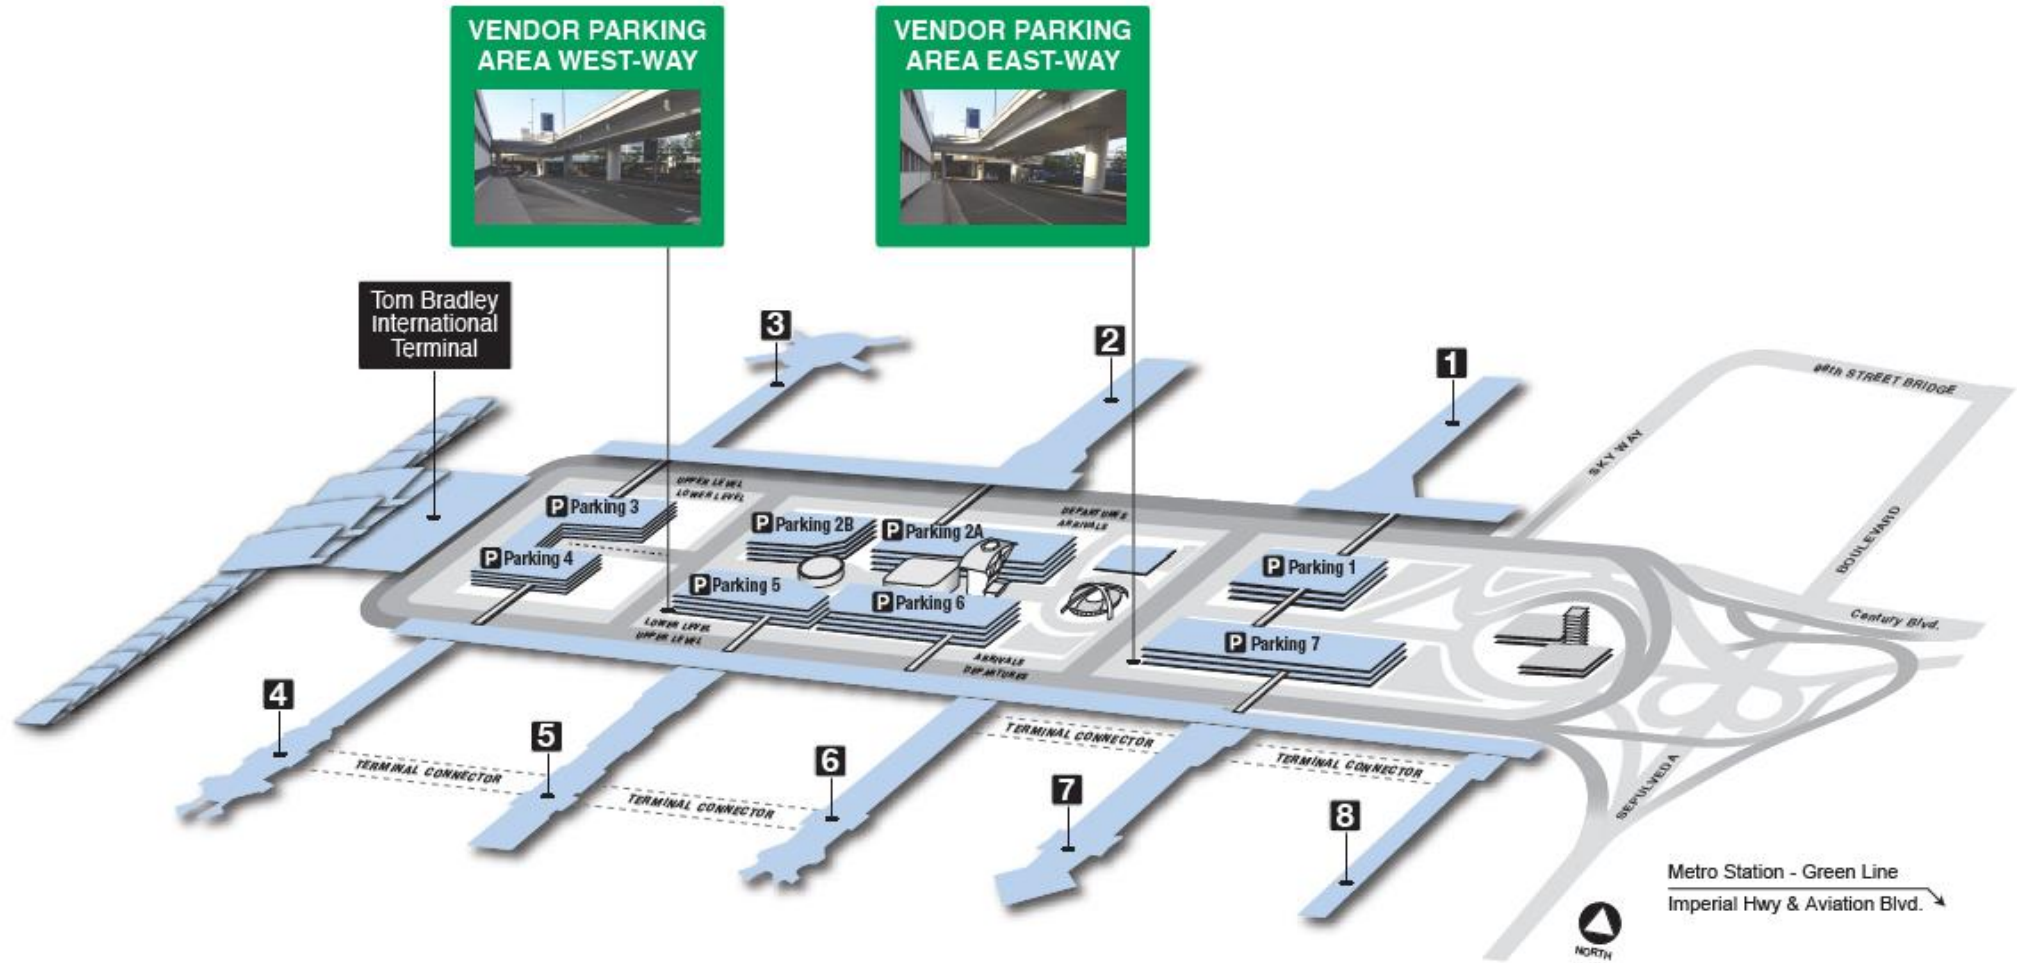

LAX Vendor Parking Areas

- WEST-WAY
- EAST-WAY

TERMINAL TO TERMINAL

- Vendor Parking Area West-Way is located adjacent to P5 Garage and within walking distance to Terminals (T3, TBIT, and T4)
- Vendor Parking Area East-Way is located adjacent to P7 Garage and within walking distance to Terminals (T1, T2, T5, T6, and T7)

AIRPORT INFORMATION

For updated LAX parking information:
Call (424) 646-7275 or visit
www.lawa.org/welcomeLAX/Parking.

PARKING

DEPARTURES
UPPER LEVEL

ARRIVALS
LOWER LEVEL

PARKING STRUCTURES
(Example: P-1)

BOB HOPE
HOLLYWOOD USO